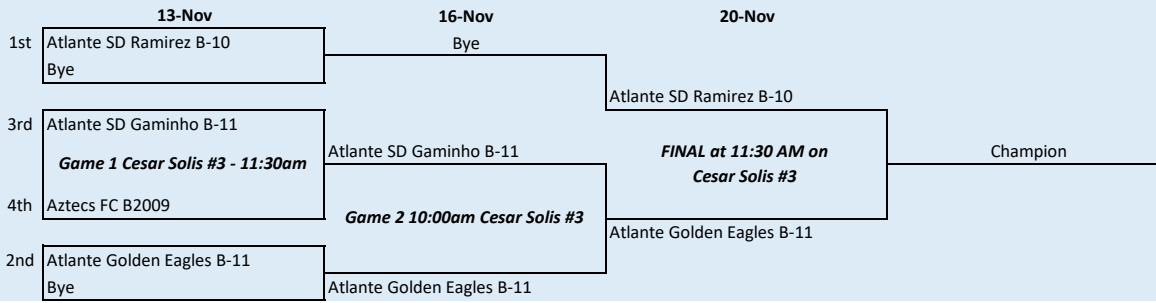

Presidio Soccer League Fall Season Play-off Tournament Ladder

All ladders are set by league finish and are subject to change. Higher finish team is home, until finals.

3

4

4

6

Presidio Soccer League Fall Season Play-off Tournament Ladder

All ladders are set by league finish and are subject to change. Higher finish team is home, until finals.

B2012-13 AA-C 7v7

3

B2010-11 AA-C 9v9

4

B2008-09 AA-C 11v11

5

B2012-13 AA-B 7v7

3

Presidio Soccer League Fall Season Play-off Tournament Ladder

All ladders are set by league finish and are subject to change. Higher finish team is home, until finals.

B2010-11 AA-B 9v9

3

B2007 AA-B 11v11