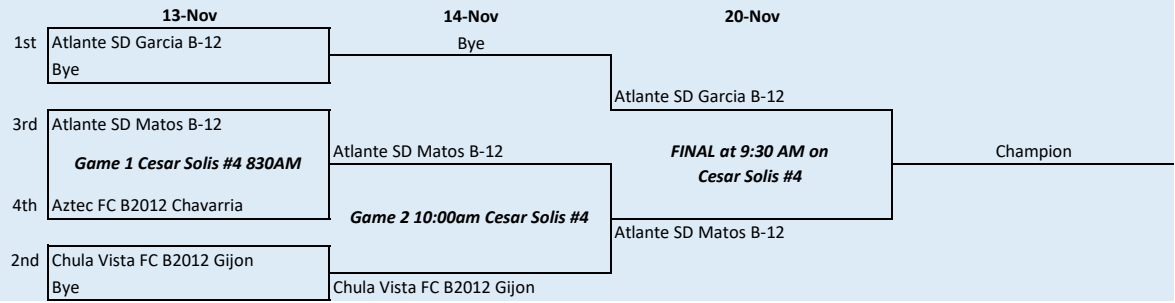

Presidio Soccer League Fall Season Play-off Tournament Ladder

All ladders are set by league finish and are subject to change. Higher finish team is home, until finals.

3

4

4

6

Presidio Soccer League Fall Season Play-off Tournament Ladder

All ladders are set by league finish and are subject to change. Higher finish team is home, until finals.

B2012-13 AA-C 7v7

3

B2010-11 AA-C 9v9

4

B2008-09 AA-C 11v11

5

B2012-13 AA-B 7v7