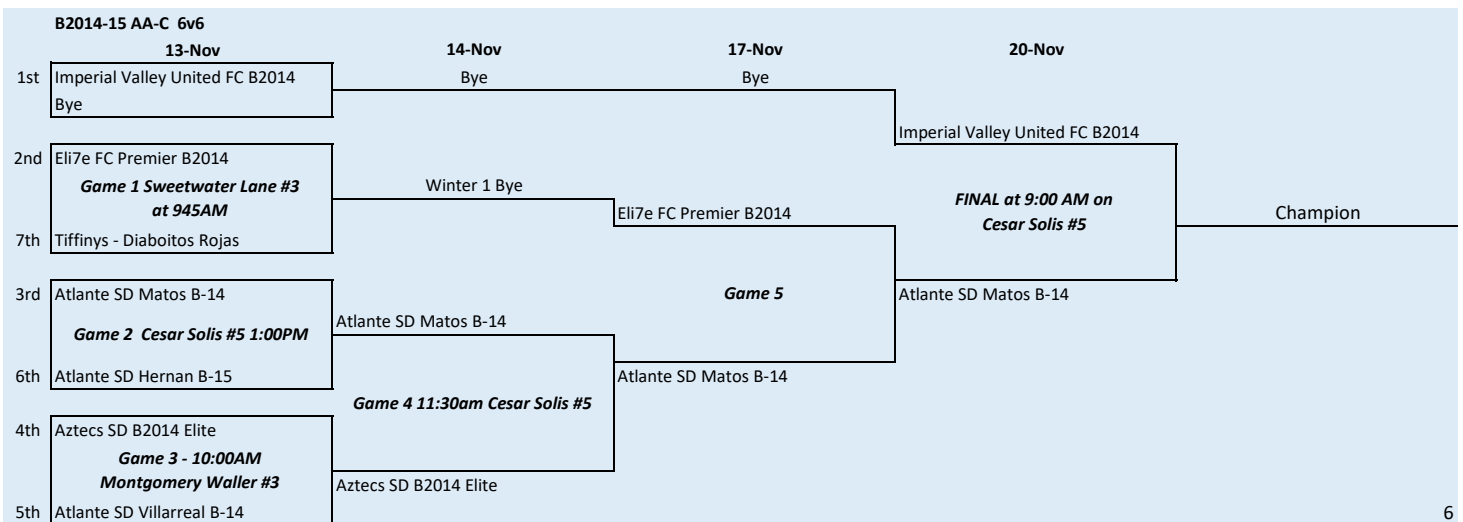

Presidio Soccer League Fall Season Play-off Tournament Ladder

All ladders are set by league finish and are subject to change. Higher finish team is home, until finals.

3

4

4

6

Presidio Soccer League Fall Season Play-off Tournament Ladder

All ladders are set by league finish and are subject to change. Higher finish team is home, until finals.

B2012-13 AA-C 7v7

3

B2010-11 AA-C 9v9

4

B2008-09 AA-C 11v11

5

B2012-13 AA-B 7v7