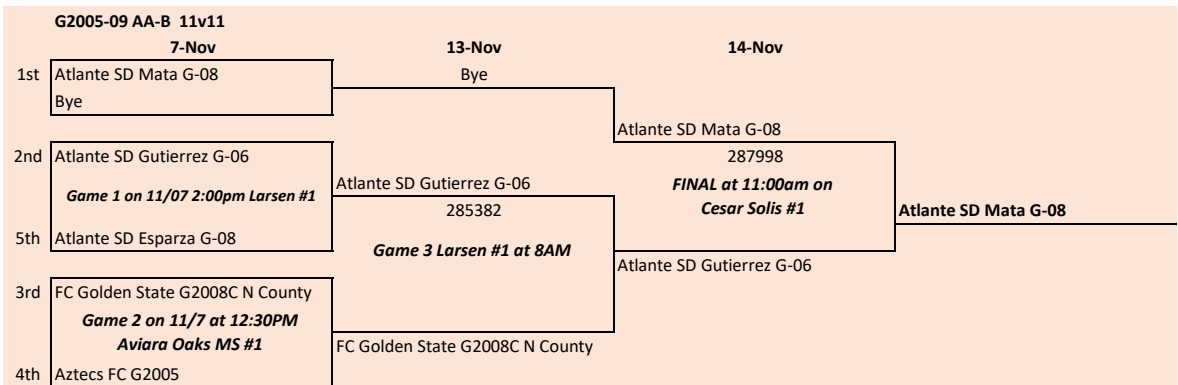

Presidio Soccer League Fall Season Play-off Tournament Ladder

All ladders are set by league finish and are subject to change. Higher finish team is home, until finals.

3

4

4

6

Presidio Soccer League Fall Season Play-off Tournament Ladder

All ladders are set by league finish and are subject to change. Higher finish team is home, until finals.

B2012-13 AA-C 7v7

3

B2010-11 AA-C 9v9

4

B2008-09 AA-C 11v11

5

B2012-13 AA-B 7v7