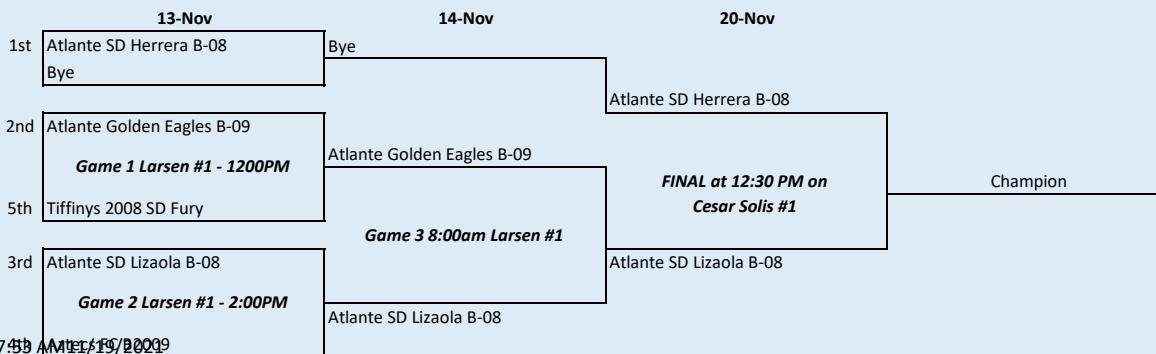

All ladders are set by league finish and are subject to change. Higher finish team is home, until finals.

B2012-13 AA-C 7v7

3

B2010-11 AA-C 9v9

4

B2008-09 AA-C 11v11

5

B2012-13 AA-B 7v7

3

Presidio Soccer League Fall Season Play-off Tournament Ladder

All ladders are set by league finish and are subject to change. Higher finish team is home, until finals.

B2010-11 AA-B 9v9

3

B2007 AA-B 11v11

4

B2012-13 AA-A 7v7

3

B2010-11 AAA 9v9

3

B2008-9 AAA 11v11

5

3

Presidio Soccer League Fall Season Play-off Tournament Ladder

All ladders are set by league finish and are subject to change. Higher finish team is home, until finals.

3

7

3

3