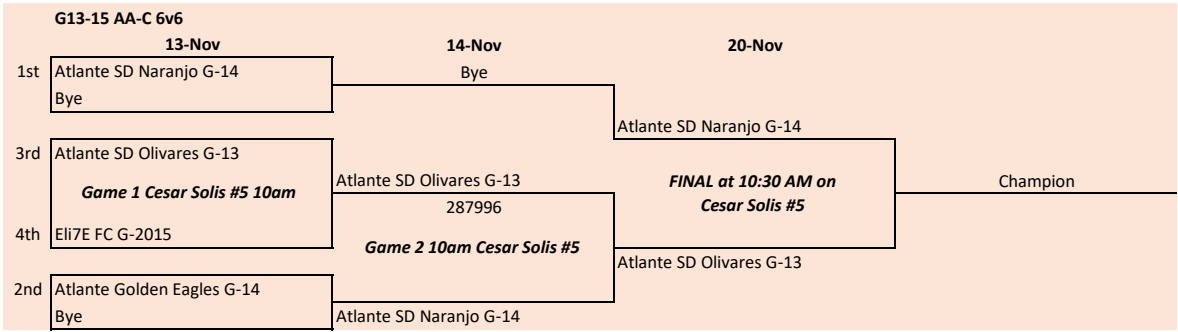

Presidio Soccer League Fall Season Play-off Tournament Ladder

All ladders are set by league finish and are subject to change. Higher finish team is home, until finals.

3

4

4

6

Presidio Soccer League Fall Season Play-off Tournament Ladder

All ladders are set by league finish and are subject to change. Higher finish team is home, until finals.

B2012-13 AA-C 7v7

3

B2010-11 AA-C 9v9

4

B2008-09 AA-C 11v11

5

B2012-13 AA-B 7v7