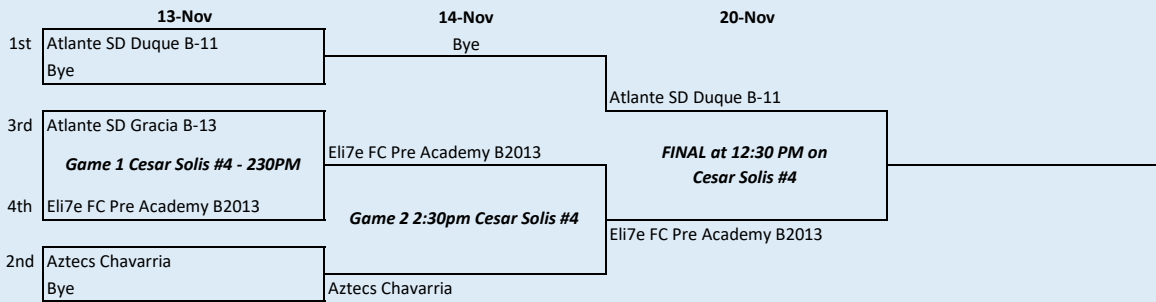

All ladders are set by league finish and are subject to change. Higher finish team is home, until finals.

B2012-13 AA-C 7v7

3

B2010-11 AA-C 9v9

4

B2008-09 AA-C 11v11

5

B2012-13 AA-B 7v7

3

Presidio Soccer League Fall Season Play-off Tournament Ladder

All ladders are set by league finish and are subject to change. Higher finish team is home, until finals.

B2010-11 AA-B 9v9

3

B2007 AA-B 11v11

4

B2012-13 AA-A 7v7

3

B2010-11 AAA 9v9

3

B2008-9 AAA 11v11

5

3