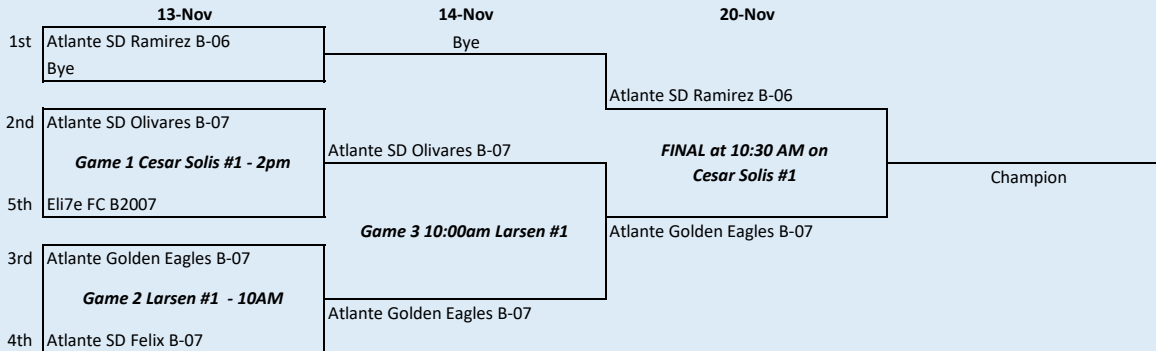

All ladders are set by league finish and are subject to change. Higher finish team is home, until finals.

B2012-13 AA-C 7v7

3

B2010-11 AA-C 9v9

4

B2008-09 AA-C 11v11

5

B2012-13 AA-B 7v7

3

Presidio Soccer League Fall Season Play-off Tournament Ladder

All ladders are set by league finish and are subject to change. Higher finish team is home, until finals.

B2010-11 AA-B 9v9

3

B2007 AA-B 11v11

4

B2012-13 AA-A 7v7

3

B2010-11 AAA 9v9

3

B2008-9 AAA 11v11

5

3