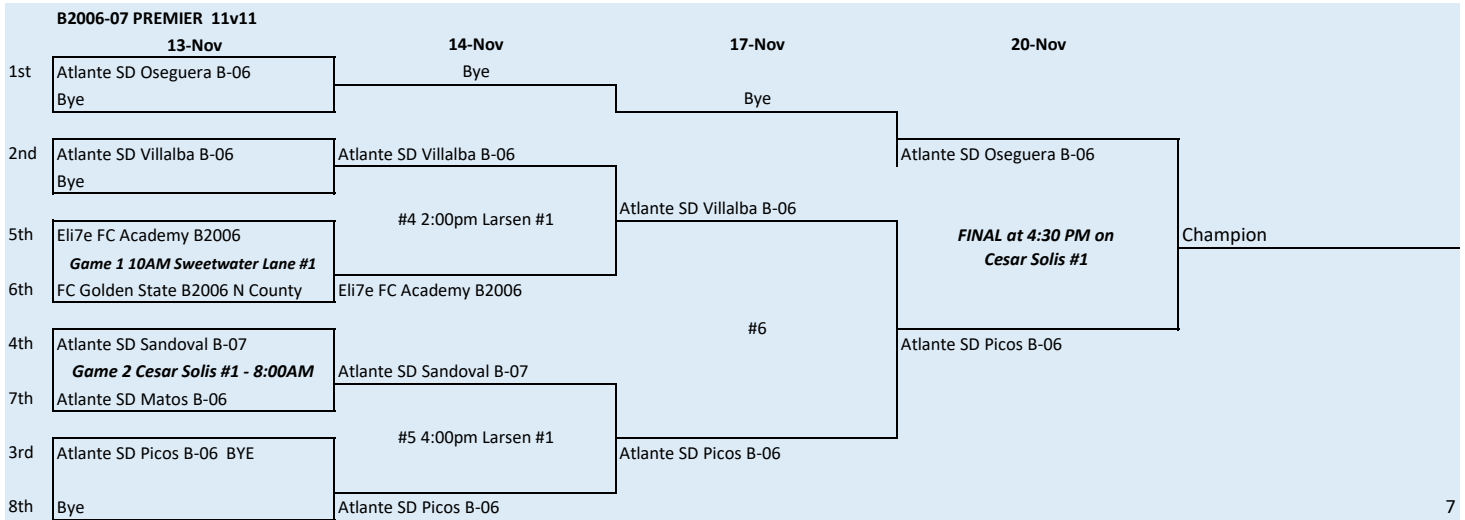

All ladders are set by league finish and are subject to change. Higher finish team is home, until finals.

B2012-13 AA-C 7v7

3

B2010-11 AA-C 9v9

4

B2008-09 AA-C 11v11

5

B2012-13 AA-B 7v7

3

Presidio Soccer League Fall Season Play-off Tournament Ladder

All ladders are set by league finish and are subject to change. Higher finish team is home, until finals.

B2010-11 AA-B 9v9

3

B2007 AA-B 11v11

4

B2012-13 AA-A 7v7

3

B2010-11 AAA 9v9

3

B2008-9 AAA 11v11

5

3

Presidio Soccer League Fall Season Play-off Tournament Ladder

All ladders are set by league finish and are subject to change. Higher finish team is home, until finals.

3

7

3

3