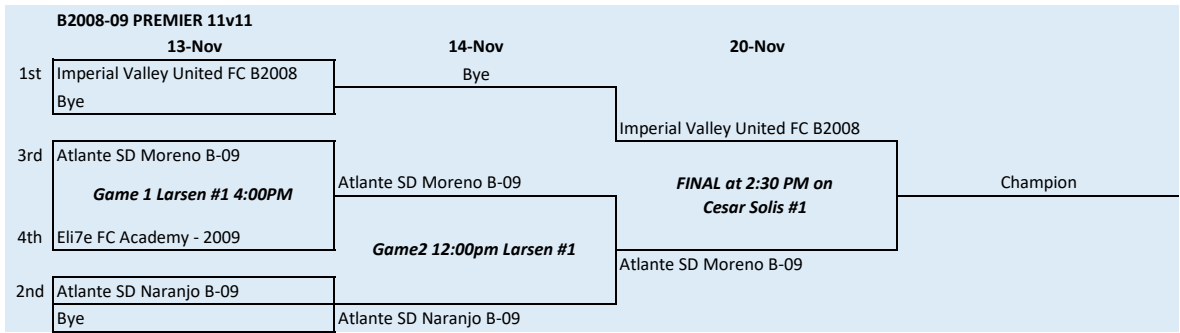

Presidio Soccer League Fall Season Play-off Tournament Ladder

All ladders are set by league finish and are subject to change. Higher finish team is home, until finals.