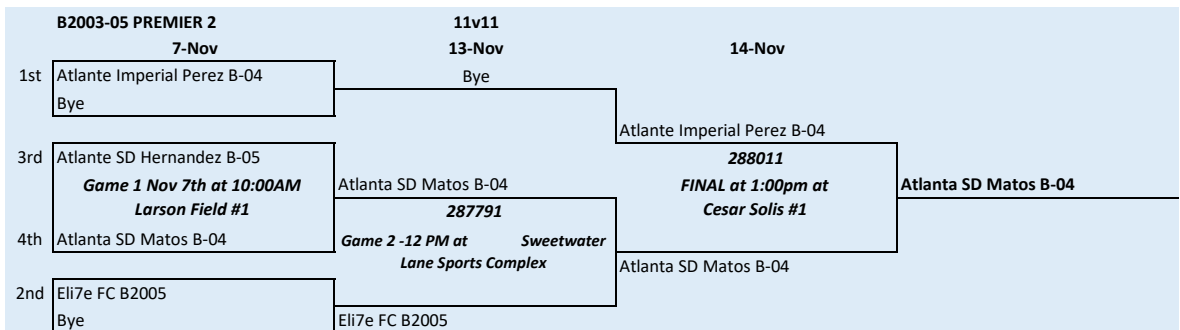

Presidio Soccer League Fall Season Play-off Tournament Ladder

All ladders are set by league finish and are subject to change. Higher finish team is home, until finals.

3

7

3

3