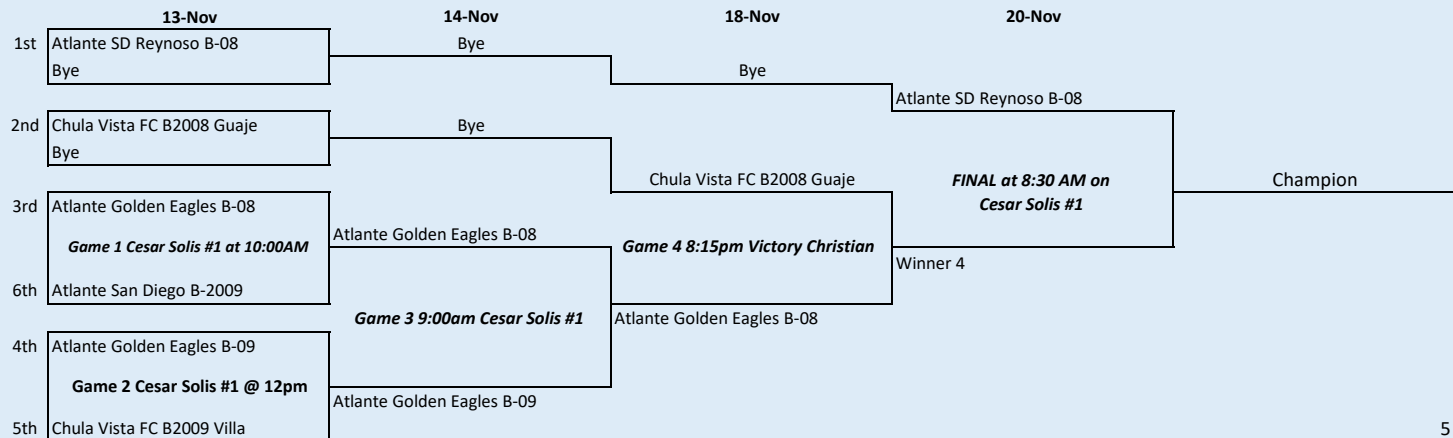

All ladders are set by league finish and are subject to change. Higher finish team is home, until finals.

B2012-13 AA-C 7v7

3

B2010-11 AA-C 9v9

4

B2008-09 AA-C 11v11

5

B2012-13 AA-B 7v7

3

Presidio Soccer League Fall Season Play-off Tournament Ladder

All ladders are set by league finish and are subject to change. Higher finish team is home, until finals.

B2010-11 AA-B 9v9

3

B2007 AA-B 11v11