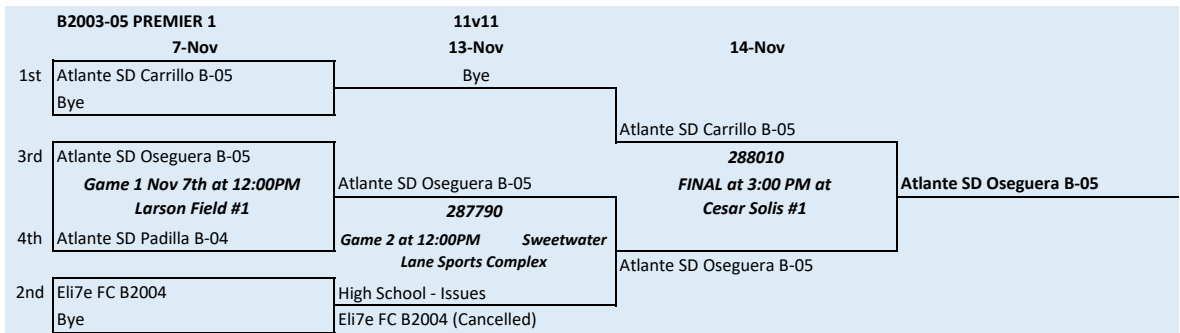

Presidio Soccer League Fall Season Play-off Tournament Ladder

All ladders are set by league finish and are subject to change. Higher finish team is home, until finals.

3

7

3

3