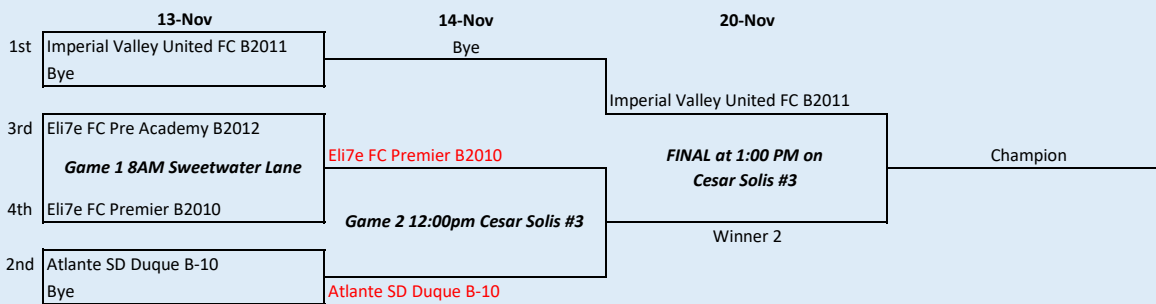

All ladders are set by league finish and are subject to change. Higher finish team is home, until finals.

B2012-13 AA-C 7v7

3

B2010-11 AA-C 9v9

4

B2008-09 AA-C 11v11

5

B2012-13 AA-B 7v7

3

Presidio Soccer League Fall Season Play-off Tournament Ladder

All ladders are set by league finish and are subject to change. Higher finish team is home, until finals.

B2010-11 AA-B 9v9

3

B2007 AA-B 11v11

4

B2012-13 AA-A 7v7

3

B2010-11 AAA 9v9

3

B2008-9 AAA 11v11

5

3