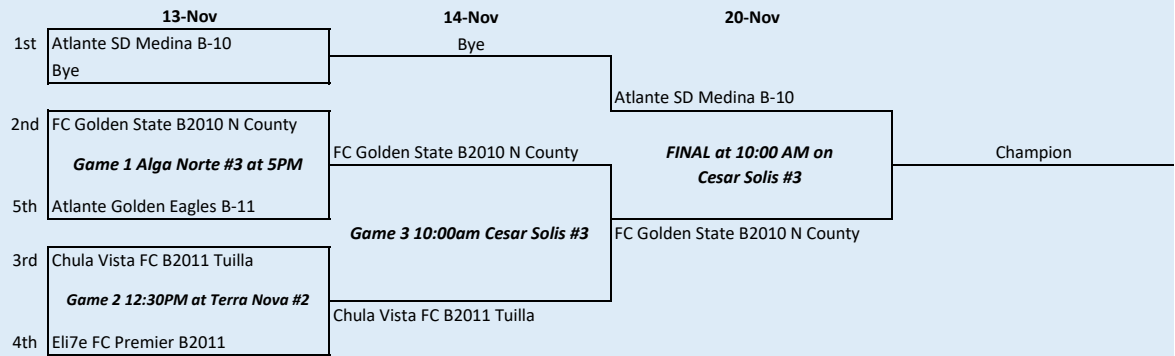

Presidio Soccer League Fall Season Play-off Tournament Ladder

All ladders are set by league finish and are subject to change. Higher finish team is home, until finals.

3

4

4

6

Presidio Soccer League Fall Season Play-off Tournament Ladder

All ladders are set by league finish and are subject to change. Higher finish team is home, until finals.

B2012-13 AA-C 7v7

3

B2010-11 AA-C 9v9

4

B2008-09 AA-C 11v11

5

B2012-13 AA-B 7v7

3

Presidio Soccer League Fall Season Play-off Tournament Ladder

All ladders are set by league finish and are subject to change. Higher finish team is home, until finals.

B2010-11 AA-B 9v9

3

B2007 AA-B 11v11