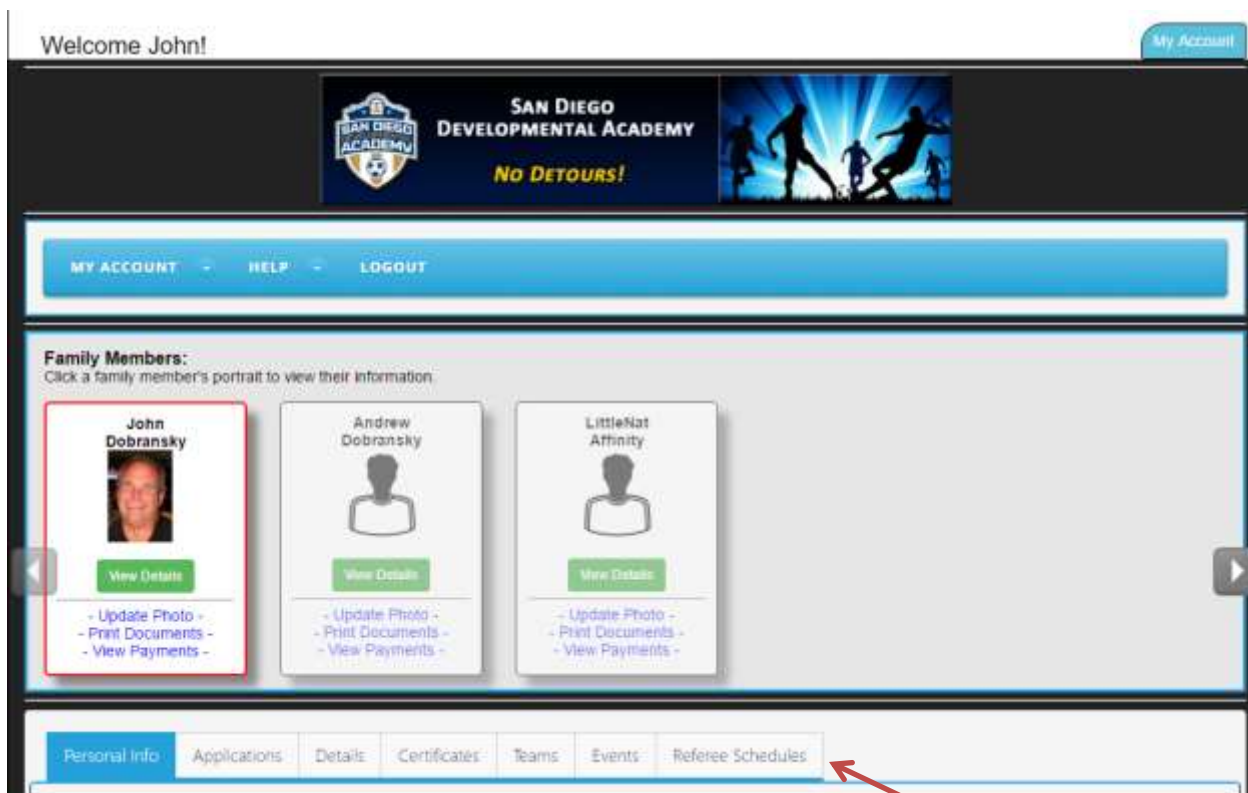

- f. Under your Family Members you will see seven tabs. Click on **Referee Schedules**.